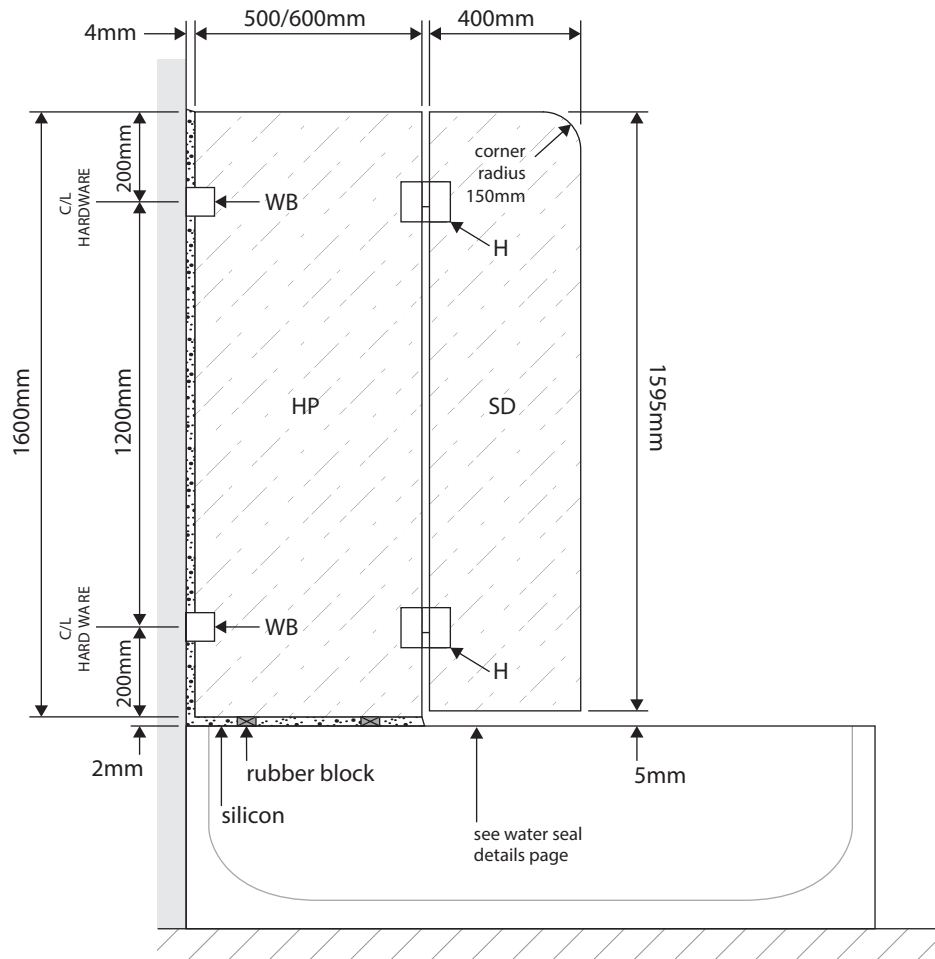

OVERBATH ROUND SHOWER SERIES (technical drawings)

LEGEND

HP	Hinge Panel (SB-500 or SB-600)
SD	Swing Door Shower Panel (S R-400)
H	Glass-to-Glass Hinge x2 (SCS-21)
WB	Wall Bracket x2 (SCS-35)

** All glass is 10mm clear toughened. **

ELEVATION DRAWING

WALL/FLOOR MOUNTING APPLICATIONS & WATER SEALS (for overbath)

CLAMP

GLASS-TO-FLOOR SEAL

SWING DOOR
WATER SEAL

WALL MOUNT DRAWINGS