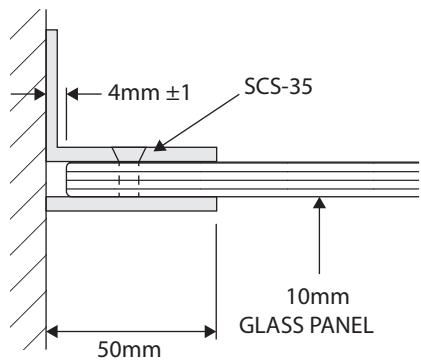

OVERBATH ROUND SHOWER SERIES (technical drawings)

LEGEND

HP	Hinge Panel (SB-500 or SB-600)
SD	Swing Door Shower Panel (S R-400)
H	Glass-to-Glass Hinge x2 (SCS-21)
WB	Wall Bracket x2 (SCS-35)

** All glass is 10mm clear toughened. **

ELEVATION DRAWING

WALL/FLOOR MOUNTING APPLICATIONS & WATER SEALS (for overbath)

CLAMP

GLASS-TO-FLOOR SEAL

SWING DOOR
WATER SEAL

WALL MOUNT DRAWINGS