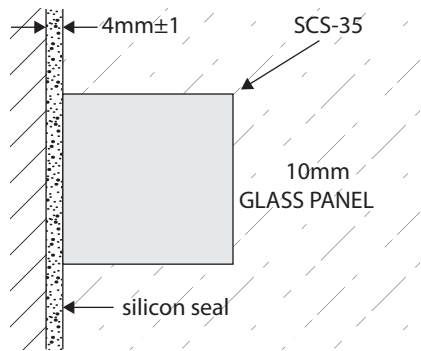

OVERBATH ROUND SHOWER SERIES (technical drawings)

LEGEND

HP	Hinge Panel (SB-500 or SB-600)
SD	Swing Door Shower Panel (S R-400)
H	Glass-to-Glass Hinge x2 (SCS-21)
WB	Wall Bracket x2 (SCS-35)

** All glass is 10mm clear toughened. **

ELEVATION DRAWING

WALL/FLOOR MOUNTING APPLICATIONS & WATER SEALS (for overbath)

CLAMP

GLASS-TO-FLOOR SEAL

SWING DOOR
WATER SEAL

WALL MOUNT DRAWINGS