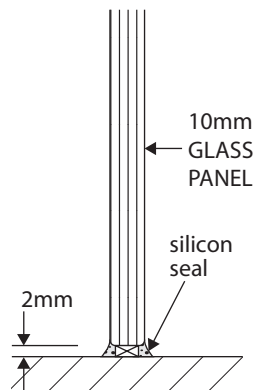

OVERBATH ROUND SHOWER SERIES (technical drawings)

LEGEND

HP	Hinge Panel (SB-500 or SB-600)
SD	Swing Door Shower Panel (S R-400)
H	Glass-to-Glass Hinge x2 (SCS-21)
WB	Wall Bracket x2 (SCS-35)

** All glass is 10mm clear toughened. **

ELEVATION DRAWING

WALL/FLOOR MOUNTING APPLICATIONS & WATER SEALS (for overbath)

CLAMP

GLASS-TO-FLOOR SEAL

SWING DOOR
WATER SEAL

WALL MOUNT DRAWINGS