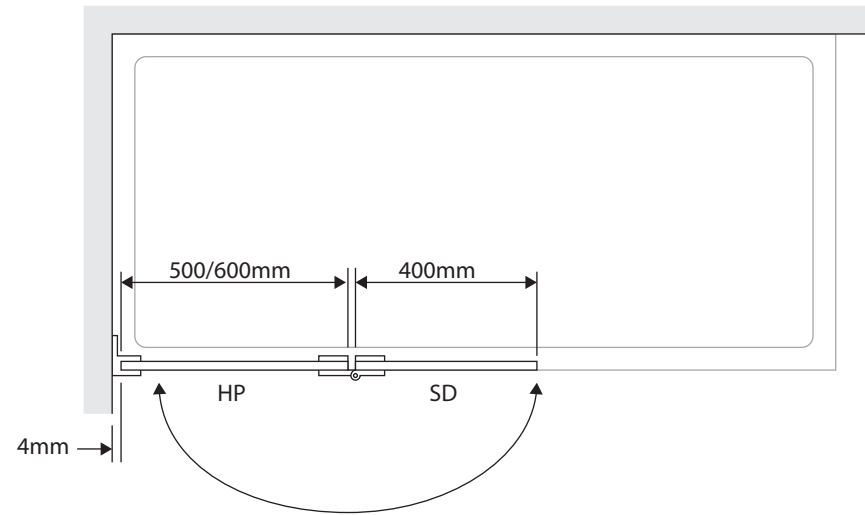

OVERBATH ROUND SHOWER SERIES (technical drawings)

LEGEND

HP	Hinge Panel (SB-500 or SB-600)
SD	Swing Door Shower Panel (S R-400)
H	Glass-to-Glass Hinge x2 (SCS-21)
WB	Wall Bracket x2 (SCS-35)

** All glass is 10mm clear toughened. **

ELEVATION DRAWING

WALL/FLOOR MOUNTING APPLICATIONS & WATER SEALS (for overbath)

CLAMP

GLASS-TO-FLOOR SEAL

SWING DOOR
WATER SEAL

WALL MOUNT DRAWINGS