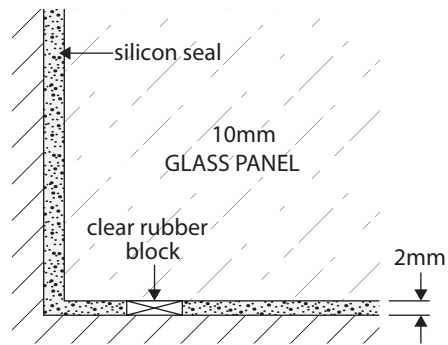

OVERBATH ROUND SHOWER SERIES (technical drawings)

LEGEND

HP	Hinge Panel (SB-500 or SB-600)
SD	Swing Door Shower Panel (S R-400)
H	Glass-to-Glass Hinge x2 (SCS-21)
WB	Wall Bracket x2 (SCS-35)

** All glass is 10mm clear toughened. **

ELEVATION DRAWING

WALL/FLOOR MOUNTING APPLICATIONS & WATER SEALS (for overbath)

CLAMP

GLASS-TO-FLOOR SEAL

SWING DOOR
WATER SEAL

WALL MOUNT DRAWINGS