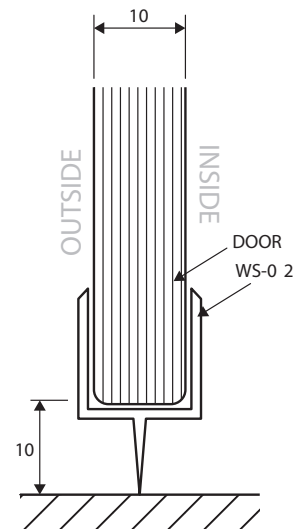

OVERBATH ROUND SHOWER SERIES (technical drawings)

LEGEND

HP	Hinge Panel (SB-500 or SB-600)
SD	Swing Door Shower Panel (S R-400)
H	Glass-to-Glass Hinge x2 (SCS-21)
WB	Wall Bracket x2 (SCS-35)

** All glass is 10mm clear toughened. **

ELEVATION DRAWING

WALL/FLOOR MOUNTING APPLICATIONS & WATER SEALS (for overbath)

CLAMP

GLASS-TO-FLOOR SEAL

SWING DOOR
WATER SEAL

WALL MOUNT DRAWINGS